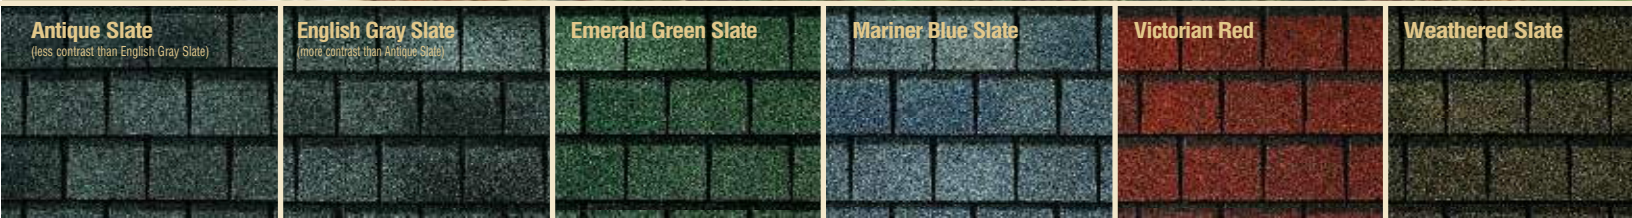

*See ltd. warranty for complete coverage and restrictions. †Wind speed coverage requires special installation. See ltd. warranty for details.

Note: It is difficult to reproduce the color clarity and actual color blends of these products. Before selecting your color, please ask to see several full-size shingles.

Antique Slate
(less contrast than English Gray Slate)

English Gray Slate
(more contrast than Antique Slate)

Emerald Green Slate

Mariner Blue Slate

Victorian Red

Weathered Slate

Smart Choice® ROOF SYSTEM SOLUTION

"Your Best And Safest Choice... Quality You Can Trust Since 1886!"

Leak Barrier

Weather Watch® and **StormGuard®** provide exceptional protection against leaks caused by roof settling and extreme weather. Ideal upgrade at all vulnerable areas (including at the eaves in the North*).